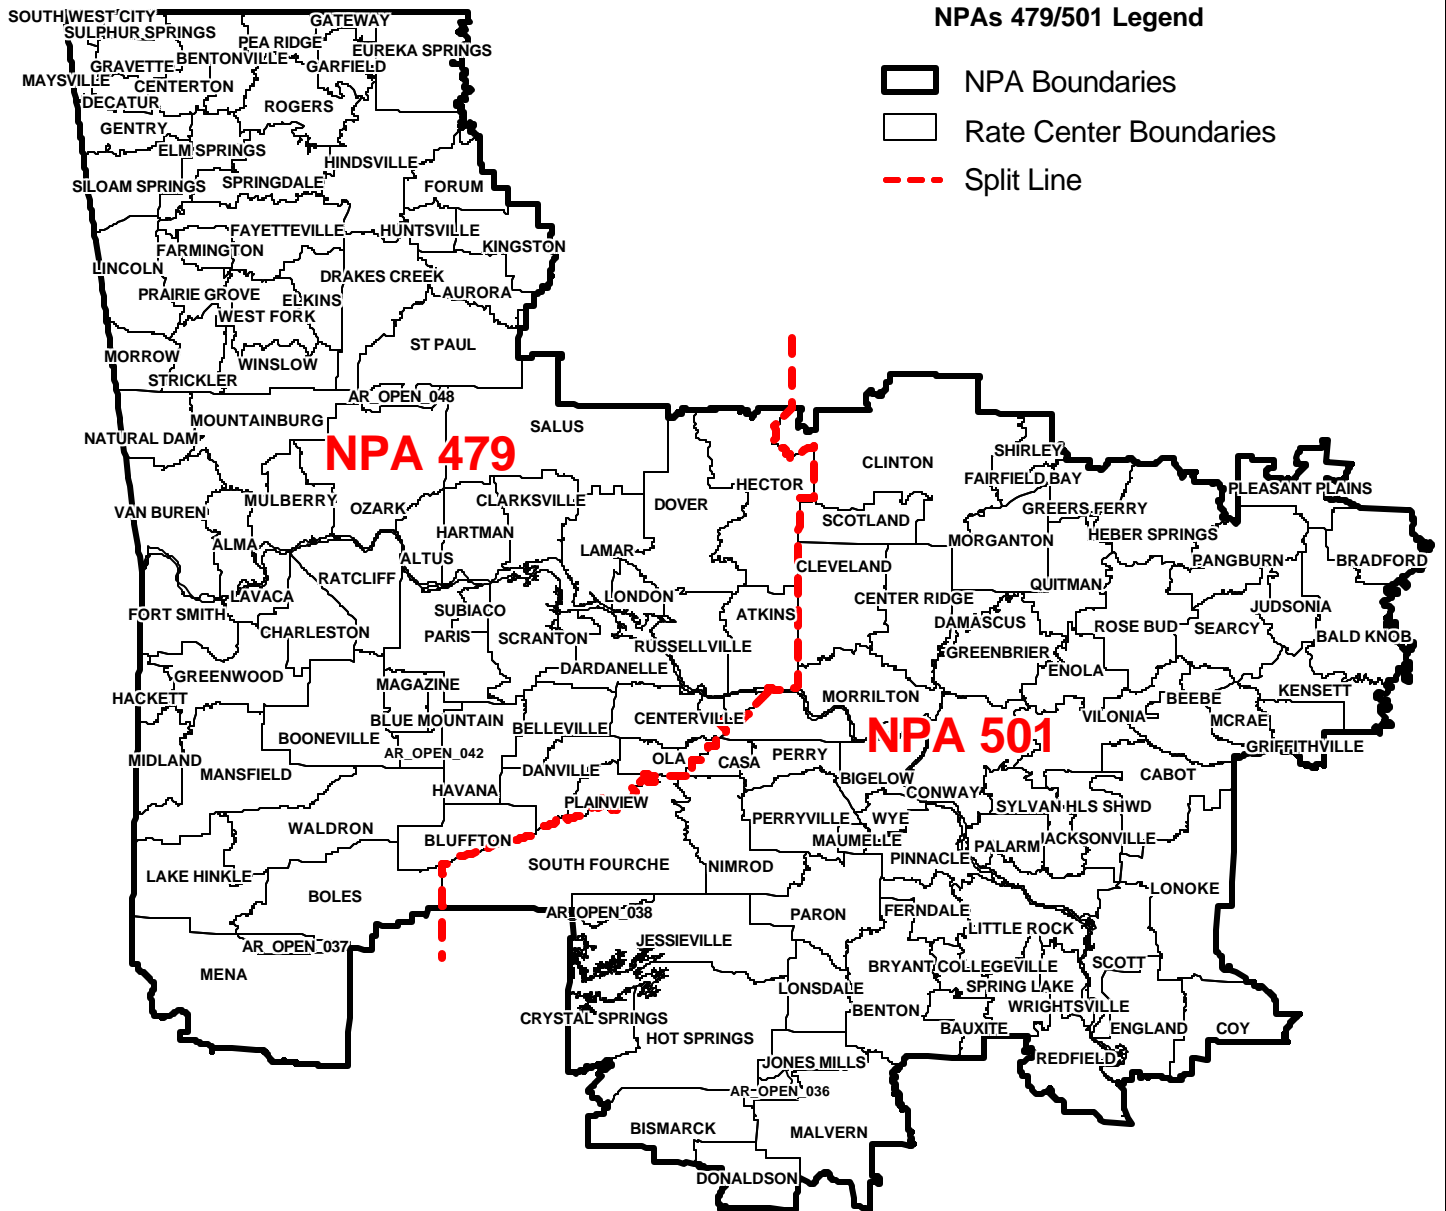

NXX Codes Moving to 479 NPA
Sorted by NXX

NPA	NXX	RATE CENTER	SWITCH	DUP
479	201	FORT SMITH	FTSMARSUDS0	
479	203	ELMSPRINGS	BNTVARCRGEL	
479	204	BENTONVL	BNTVARCRDS0	
479	205	ELMSPRINGS	BNTVARCRGEL	
479	215	SILOAM SPG	SMSPARXADS0	
479	226	FORT SMITH	FTSMARSUDS0	
479	229	DARDANELLE	DRDNARXADS0	
479	232	AURORA	AURRARXADS0	
479	234	MENA	MENAARMARS1	
479	236	FAYETTEVL	FYVLARGV3MD	
479	238	SILOAM SPG	SMSPARXADS0	
479	239	FAYETTEVL	FYVLARGV3MD	
479	243	MENA	MENAARMARS1	
479	246	ROGERS	RGRSARMADS0	
479	248	ELMSPRINGS	EMSPARXADS0	
479	251	FAYETTEVL	FYVLARHIDS0	
479	253	EUREKA SPG	ERSPARMARS1	
479	254	BENTONVL	BNTVARCRDS0	
479	260	FAYETTEVL	FYVLARBL1MD	
479	263	FAYETTEVL	FYVLAR091MD	
479	264	RUSSELLVL	RLVLARXADS0	
479	266	FARMINGTON	FRTNARXADS0	
479	267	FARMINGTON	FRTNARXADS0	
479	271	BENTONVL	BNTVARCRDS0	
479	272	PLAINVIEW	PLVWARXADS0	
479	273	BENTONVL	BNTVARCRDS0	
479	277	BENTONVL	BNTVARCRDS0	
479	283	FAYETTEVL	FYVLARHIAMD	
479	284	HECTOR	HCTRARXARS1	
479	285	FORT SMITH	FTSMARSUAMD	
479	288	FORT SMITH	FTSMARSUDS0	
479	290	SPRINGDALE	SPDLARPLDS0	
479	291	MAYSVILLE	MYVLARXARS0	
479	292	SALUS	SALSARXARS1	
479	293	LONDON	LONDARXARS1	
479	298	SULPHURSPG	SLSPARXARS0	
479	299	BLUFFTON	BFTNARXADS0	
479	306	SPRINGDALE	SPDLARFORS1	
479	311	XXXXXXXXXX	XXXXXXXXXX	
479	313	FAYETTEVL	FYVLARHI7MD	
479	314	FORT SMITH	FTSMARSUDS0	
479	331	DOVER	DOVRARXARS1	
479	353	FORT SMITH	FTSMAR201MD	
479	356	RUSSELLVL	RLVLARXARS0	
479	357	GREENWOOD	FTSMARDDDMD	
479	359	GARFIELD	GRFDARXADS0	

NPA	NXX	RATE CENTER	SWITCH	DUP
479	361	SPRINGDALE	SPDLARFORS1	
479	363	EUREKA SPG	ERSPARMARS1	
479	366	ROGERS	FYVLARGV3MD	
479	369	MOUNTAINBG	MTBGARXADS0	
479	381	SPRINGDALE	FYVLARAT8MD	
479	382	FORT SMITH	FTSMARSUDS0	
479	385	MENA	LTRKARGG00W	
479	387	FAYETTEVL	FYVLARAT8MD	
479	388	HECTOR	HCTRARXAXMD	
479	393	DANVILLE	DAVLARXADS0	
479	394	MENA	MENAARMARS1	
479	408	FORT SMITH	VNBRARAY2MD	
479	409	FAYETTEVL	FTSMARHU1MD	
479	410	VAN BUREN	VNBRARMADS0	
479	411	XXXXXXXXXX	XXXXXXXXXX	
479	414	FORT SMITH	FTSMARHU1MD	
479	415	FORT SMITH	FTSMARSUWCC	
479	418	BENTONVL	BNTVARCRDS0	
479	419	SPRINGDALE	FYVLARHIRS2	
479	420	FORT SMITH	FTSMARSUAMD	
479	422	FAYETTEVL	FTSMARHU1MD	
479	424	FORT SMITH	FTSMARSUDS1	
479	426	ROGERS	RGRSARABX1X	
479	427	SILOAM SPG	FYVLARGV3MD	
479	430	ALMA	FTSMARABDMD	
479	434	FORT SMITH	FYVLARATX1X	
479	435	FAYETTEVL	FTSMARABLMD	
479	437	MENA	MENAARMARS1	
479	441	FORT SMITH	FTSMARSUDS0	
479	442	FAYETTEVL	FYVLARHIDS0	
479	443	FAYETTEVL	FYVLARHIDS0	
479	444	FAYETTEVL	FYVLARHIDS0	
479	445	FAYETTEVL	FYVLAREERS1	
479	446	FORT SMITH	FTSMARSUWCC	
479	451	PEA RIDGE	PERGARXADS0	
479	452	FORT SMITH	FTSMARGLDS0	
479	453	DARDANELLE	LTRKAR791MD	
479	456	DRAKES CRK	DRCKARXARS0	
479	459	FORT SMITH	FTSMARABDMD	
479	461	FORT SMITH	FTSMARHU1MD	
479	462	FORT SMITH	FTSMARHU1MD	
479	463	FAYETTEVL	FYVLARHIDS0	
479	464	BENTONVL	BNTVARCRDS0	
479	466	FAYETTEVL	FTSMARHU1MD	
479	468	ALTUS	ALTSARXARS1	
479	471	VAN BUREN	VNBRARNORS1