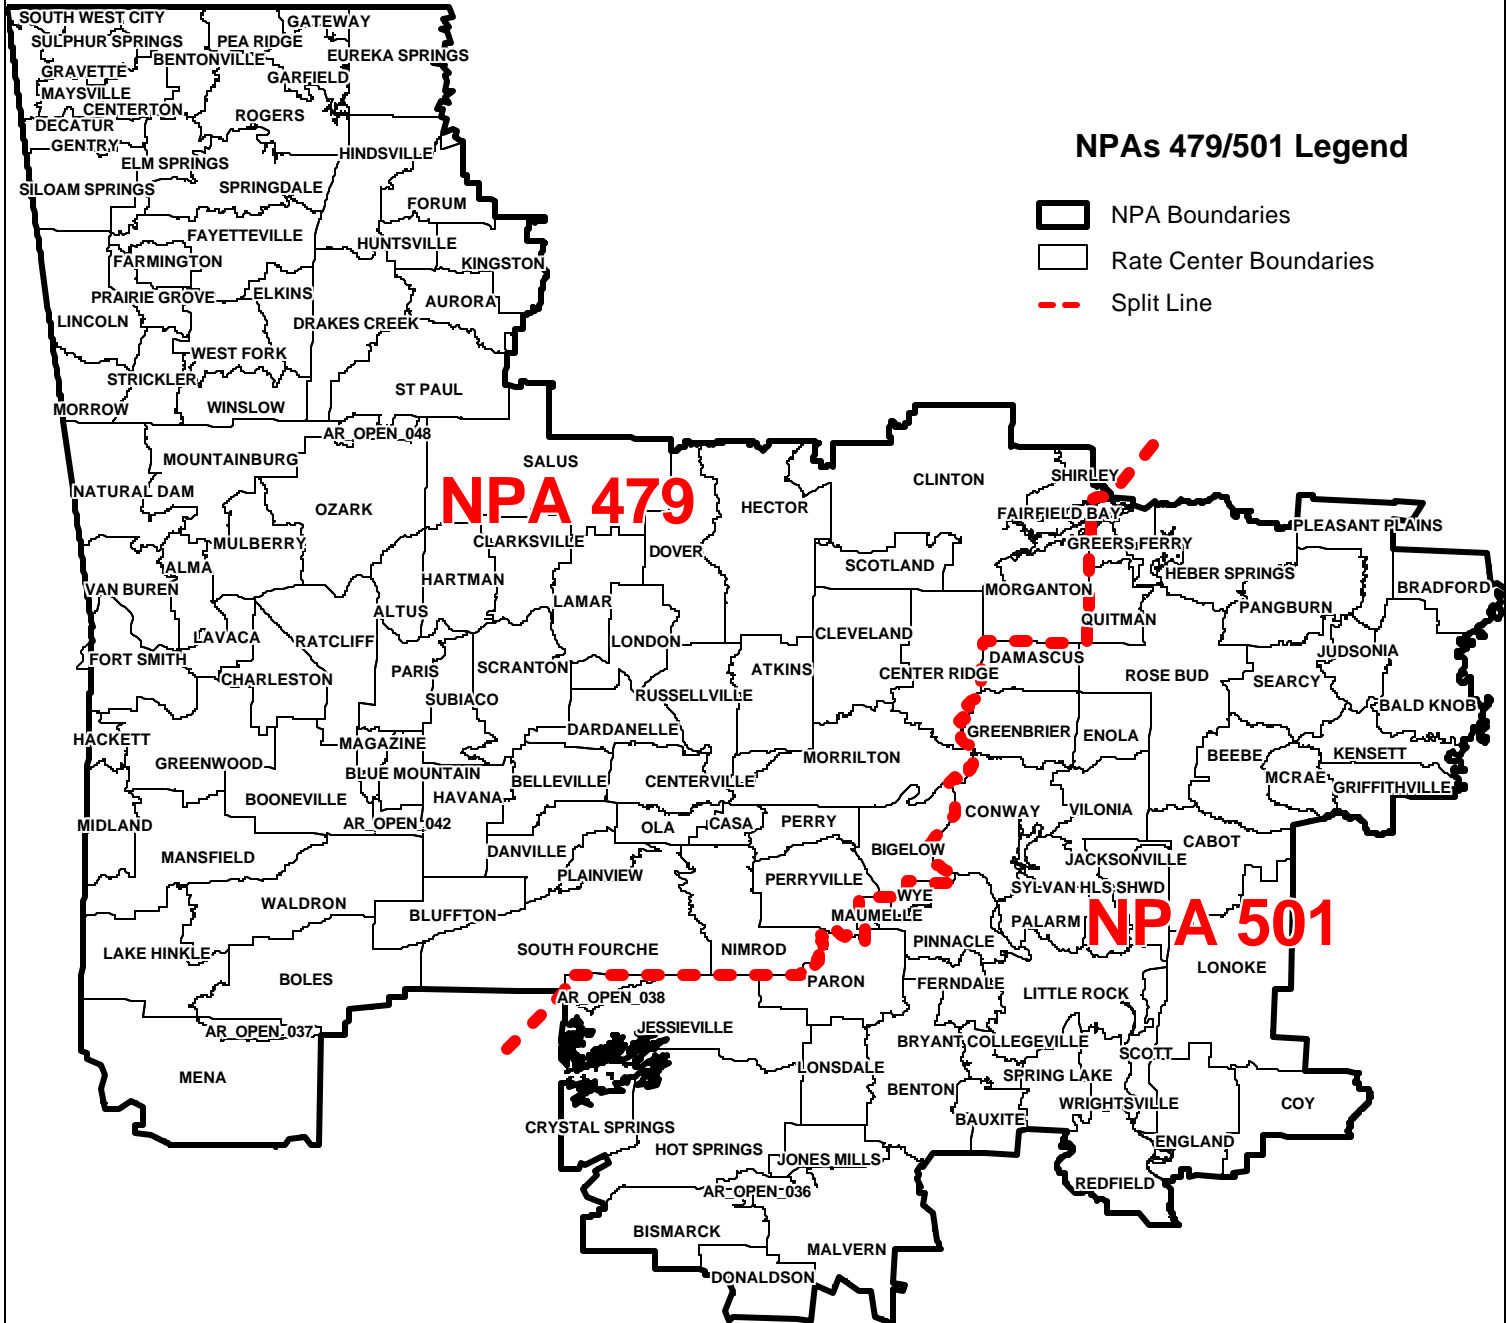

Arkansas NPAs 479/501 - Geographic Split

NPAs 479/501 Legend

- NPA Boundaries
- Rate Center Boundaries
- - - Split Line

NXX Codes Remaining in 501 NPA - Sorted by NXX

NPA	NXX	RATE CENTER	SWITCH	DUP
501	202	LITTLE ROCK	LTRKARCADS0	
501	206	HEBER SPG	HBSPARMADS0	
501	207	SEARCY	SRCYARMADS0	
501	210	LITTLE ROCK	LTRKARFRDS0	
501	212	LITTLE ROCK	LTRKARFRDS0	
501	214	KENSETT	KNSTARXAXMD	
501	216	LITTLE ROCK	LTRKARLL5MD	
501	217	LITTLE ROCK	LTRKARCADS0	
501	218	LITTLE ROCK	LTRKARCADS0	
501	219	LITTLE ROCK	LTRKARCADS0	
501	220	LITTLE ROCK	LTRKARIYDS0	
501	221	LITTLE ROCK	LTRKARCADS0	
501	222	WRIGHTSVL	LTRLAR04DS0	
501	223	LITTLE ROCK	LTRKARCADS0	
501	224	LITTLE ROCK	LTRKARCADS0	
501	225	LITTLE ROCK	LTRKARCADS0	
501	227	LITTLE ROCK	LTRKARCADS0	
501	228	LITTLE ROCK	LTRKARCADS0	
501	230	SEARCY	LTRKAR101MD	
501	231	LITTLE ROCK	LTRKAR101MD	
501	235	LITTLE ROCK	LTRKARFRDS1	
501	237	LITTLE ROCK	LTRKARFRDS0	
501	240	LITTLE ROCK	LTRKARQY1MD	
501	241	JACKSONVL	JCVLARXADS0	
501	244	LITTLE ROCK	LTRKARFRDS0	
501	245	LITTLE ROCK	LTRKARVR1MD	
501	247	LITTLE ROCK	LTRKARQY1MD	
501	249	BENTON	LTRKAR791MD	
501	250	HEBER SPG	HBSPARMADS0	
501	252	LITTLE ROCK	LTRKARCADS0	
501	255	LITTLE ROCK	LTRKARDRDS0	
501	256	LITTLE ROCK	LTRKARQY1MD	
501	257	LITTLE ROCK	LTRKARFRDS0	
501	258	LITTLE ROCK	LTRKAR791MD	
501	259	CABOT	LTRKAR791MD	
501	261	SPRINGLAKE	LTRKARTUDS0	
501	262	HOTSPRINGS	HTSPARCORS1	
501	265	LITTLE ROCK	LTRKARMODS0	
501	268	SEARCY	SRCYARMADS0	
501	269	CONWAY	LTRKAR791MD	
501	274	LITTLE ROCK	LTRKAR791MD	
501	275	COY	COY ARXARS0	
501	276	HOTSPRINGS	LTRKAR791MD	
501	278	SEARCY	SRCYARMADS0	
501	279	SEARCY	SRCYARMADS0	
501	280	LITTLE ROCK	LTRKARMODS0	

NPA	NXX	RATE CENTER	SWITCH	DUP
501	281	SEARCY	SRCYARMADS0	
501	282	HOTSPRINGS	LTRKAR101MD	
501	286	LITTLE ROCK	LTRKARMODS0	
501	287	CONWAY	LTRKARGGDS0	
501	289	BENTON	LTRKARGGDS0	
501	295	LITTLE ROCK	LTRKARGGDS0	
501	296	LITTLE ROCK	LTRKARMODS0	
501	297	LITTLE ROCK	LTRKARIY1MD	
501	301	LITTLE ROCK	LTRKARFRDS0	
501	303	BENTON	BNTNARMADS0	
501	305	SEARCY	SRCYARMADS0	
501	307	LITTLE ROCK	LTRKARQY1MD	
501	309	LITTLE ROCK	LTRKARQY1MD	
501	310	LITTLE ROCK	LTRKARQY1MD	
501	311	XXXXXXXXXX	XXXXXXXXXX	*
501	312	LITTLE ROCK	LTRKARCADS0	
501	315	BENTON	BNTNARMADS0	
501	316	BENTON	BNTNARNORS1	
501	317	BENTON	BNTNARMADS0	
501	318	HOTSPRINGS	HTSPARNADS0	
501	319	LITTLE ROCK	LTRKARFRS2	
501	320	LITTLE ROCK	LTRKARIYDS0	
501	321	HOTSPRINGS	HTSPARNADS0	
501	322	LITTLE ROCK	LTRKARGGDS0	
501	323	GRIFFITHVL	GFVLARXARS0	
501	324	LITTLE ROCK	LTRKARFRDS0	
501	325	LITTLE ROCK	LTRKARDRDS0	
501	326	LITTLE ROCK	LTRKARGGDS0	
501	327	CONWAY	CNWYARMADS0	
501	328	CONWAY	CNWYARMADS0	
501	329	CONWAY	CNWYARMADS0	
501	330	WYE	LTITARXARS0	
501	332	MALVERN	MLVRARMARS1	
501	333	MAUMELLE	MMLLARXARS0	
501	334	SEARCY	LTRKARVR1MD	
501	335	DAMASCUS	DMSCARXARS0	
501	336	CONWAY	CNWYARMADS0	
501	337	MALVERN	MLVRARMARS1	
501	338	LITTLE ROCK	LTRKARGGDS0	
501	339	CONWAY	LTRKARGG00W	
501	340	LITTLE ROCK	LTRKARFRDS0	
501	341	XXXXXXXXXX	XXXXXXXXXX	
501	342	CONWAY	CNWYARMADS0	
501	343	LITTLE ROCK	LTRKARQY1MD	
501	344	BRADFORD	BRFRARXARS0	
501	345	PLEASANTPL	PLPLARXARS0