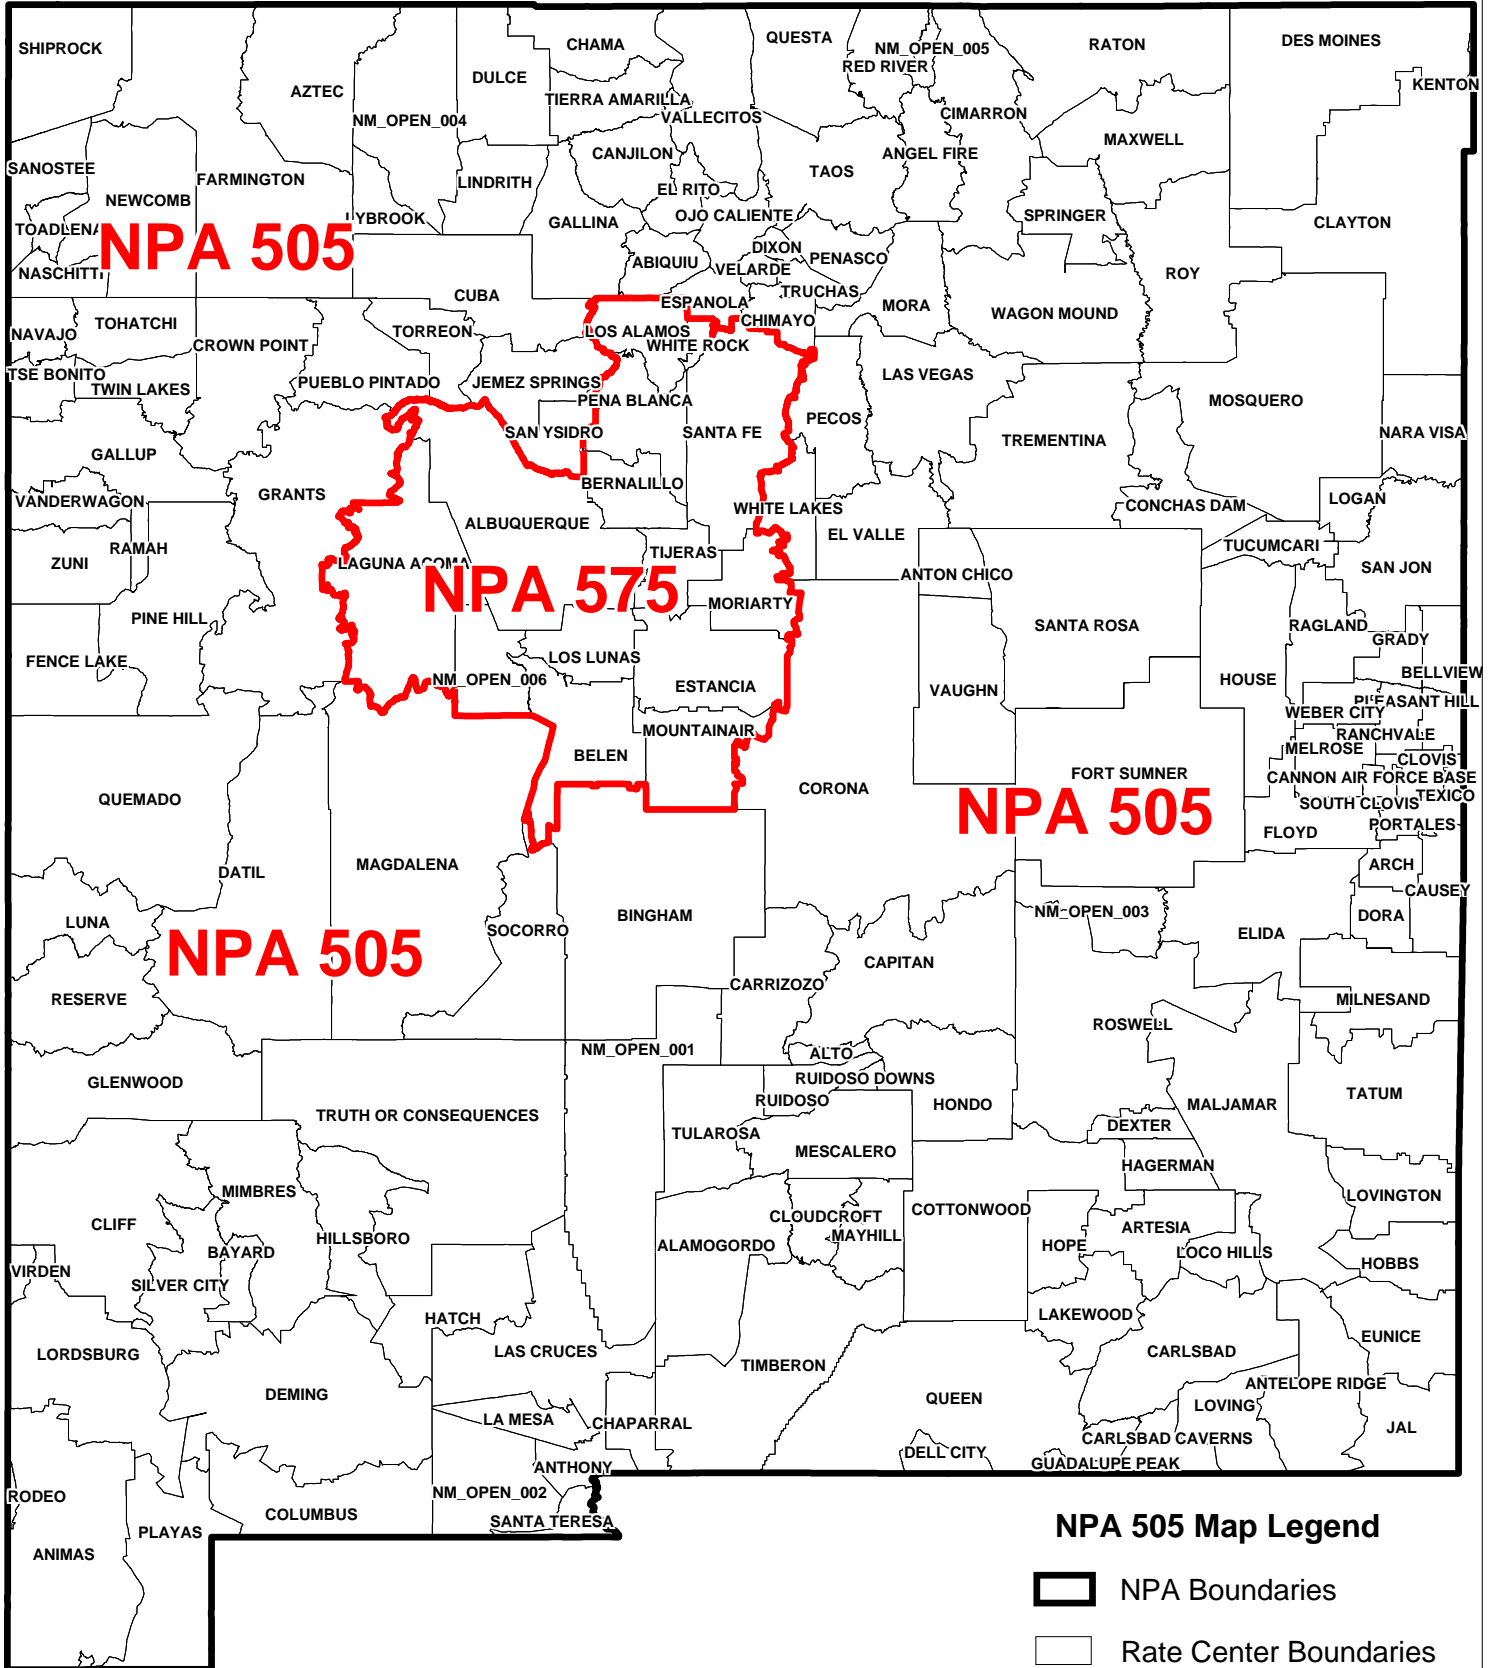

NPA 505 & 575 Rate Center Map

505 NPA Split List - Sorted by NXX

NPA	NXX	RATE CENTER	SWITCH	MISC
505	202	LAS CRUCES	ALBQNMMAXSX	
505	207	LAS CRUCES	LSCRNMMA3MD	
505	208	ROSWELL	ALBQNMMAXSX	
505	210	FARMINGTON	FRTNNMMA0MD	
505	211	XXXXXXXXXX	XXXXXXXXXX	#
505	225	ANTLPE RDG	ANRGNMXCRS1	
505	226	PORTALES	PTLSNMMMA0MD	
505	233	LA MESA	LAMSNMMARS1	
505	234	CARLSBAD	CRLBNMXADS0	
505	236	CARLSBAD	CRLBNMXADS0	
505	240	GRANTS	GRNTNM06CM1	*
505	253	MELROSE	MLRSNMXCDS0	
505	257	RUIDOSO	RUDSNMXCDS0	
505	258	RUIDOSO	RUDSNMXADS0	
505	267	HATCH	HATCNMMARS1	
505	273	CAUSEY	CASYNMXCRS1	
505	274	ELIDA	ELIDNMXCRS1	
505	276	ARCH	ARCHNMXCDS0	
505	278	DES MOINES	DESMNMXCDS0	
505	279	HOUSE	HOUSNMXCRS0	
505	285	GRANTS	GRNTNMMADS0	
505	287	GRANTS	GRNTNMMADS0	
505	289	CUBA	CUBANMXCDS0	
505	290	GRANTS	GRNTNM06CM1	*
505	302	CARLSBAD	ALBQNMMGCM1	*
505	303	LOVINGTON	ALBQNMMGCM1	*
505	311	XXXXXXXXXX	XXXXXXXXXX	#
505	312	LAS CRUCES	LSCRNMFV0MD	*
505	313	SILVERCITY	LSCRNMBHCM1	*
505	317	ROSWELL	ALBQNMMAIX	*
505	318	HOBBS	RSWLN076MD	*
505	320	FARMINGTON	FRTNNM11CM1	*
505	324	FARMINGTON	FRTNNMMADS0	
505	325	FARMINGTON	FRTNNMMADS0	
505	326	FARMINGTON	FRTNNMMADS0	
505	327	FARMINGTON	FRTNNMMADS0	
505	330	FARMINGTON	FRTNNM11CM1	*
505	333	AZTEC	AZTCNM03RS1	
505	334	AZTEC	AZTCNM03RS1	
505	336	ALTO	ALTONMXCDS0	
505	337	HOBBS	HBBSNMXBRL0	
505	339	HOBBS	HBBSNMAHW01	*
505	340	FARMINGTON	FRTNNM21CM1	*
505	347	ROSWELL	RSWLNMSORS1	
505	351	CHIMAYO	CHMYNMXCDS0	
505	354	CAPITAN	CAPTNMXCRS1	
505	355	FORTSUMNER	FTSMNMXCRS0	

NPA	NXX	RATE CENTER	SWITCH	MISC
505	356	PORTALES	PTLSNMMARS1	
505	357	GRADY	GRDYNMXCRS0	
505	358	VIRDEN	DNCNAZXCRS1	
505	359	PORTALES	PTLSNMMARS1	
505	360	FARMINGTON	FRTNNM21CM1	*
505	361	HOBBS	TATMNMXCC1T	*
505	364	COTTONWOOD	CTWDNMXCDS0	
505	365	COTTONWOOD	CTWDNMXCDS0	
505	367	ESPANOLA	ESPNNMXCDS1	
505	368	SHIPROCK	SHRKNMXCRS0	
505	369	HOBBS	HBBSNMCRCM1	*
505	370	HOBBS	HBBSNMCRCM1	*
505	371	TSE BONITO	TBNTNMXCRS0	
505	372	WEBER CITY	WBCYNMXCRS0	
505	373	LAS CRUCES	LSCRNM16RS1	
505	374	CLAYTON	CLYTNMMARS0	
505	375	MAXWELL	MXWLNMXCDS0	
505	376	CIMARRON	CMRNNMMARS1	
505	377	ANGEL FIRE	ANFRNMMARS1	
505	378	RUIDOSODWN	RDDWNMXCDS0	
505	382	LAS CRUCES	LSCRNM16RS1	
505	387	MORA	MORANMXCDS0	
505	388	SILVERCITY	SLCYNMMADS0	
505	389	PLEASANTHL	PLHLNMXADS0	
505	390	HOBBS	HBBSNM07CM1	*
505	391	HOBBS	HBBSNMXADS0	
505	392	HOBBS	HBBSNMXBDS0	
505	393	HOBBS	HBBSNMXADS0	
505	394	EUNICE	EUNCNMXARS0	
505	395	JAL	JAL NMXARS0	
505	396	LOVINGTON	LGTTNNMXADS0	
505	397	HOBBS	HBBSNMXADS0	
505	398	TATUM	TATMNMXCDS0	
505	399	HOBBS	HBBSNMCRCM0	*
505	402	FARMINGTON	ALBQNMMGCM1	*
505	409	GALLUP	ALBQNMMGCM1	*
505	411	XXXXXXXXXX	XXXXXXXXXX	#
505	420	ROSWELL	RSWLN12CM1	*
505	421	EL VALLE	ELVLNMXCRS0	
505	422	WHITELAKES	WHLKNMXCRS0	
505	423	BINGHAM	BGHMNMXCRS0	
505	425	LAS VEGAS	LSVGNMMADS0	
505	426	LAS VEGAS	LSVGNMMADS0	
505	427	ANTONCHICO	ANCHNMXCRS0	
505	429	LAS VEGAS	LSVGNMAGCM1	*
505	430	ALAMOGORDO	ALMGNM05CM1	*
505	431	ALAMOGORDO	ALMGNMAGCM1	*

* Denotes Wireless
# Denotes Duplicate