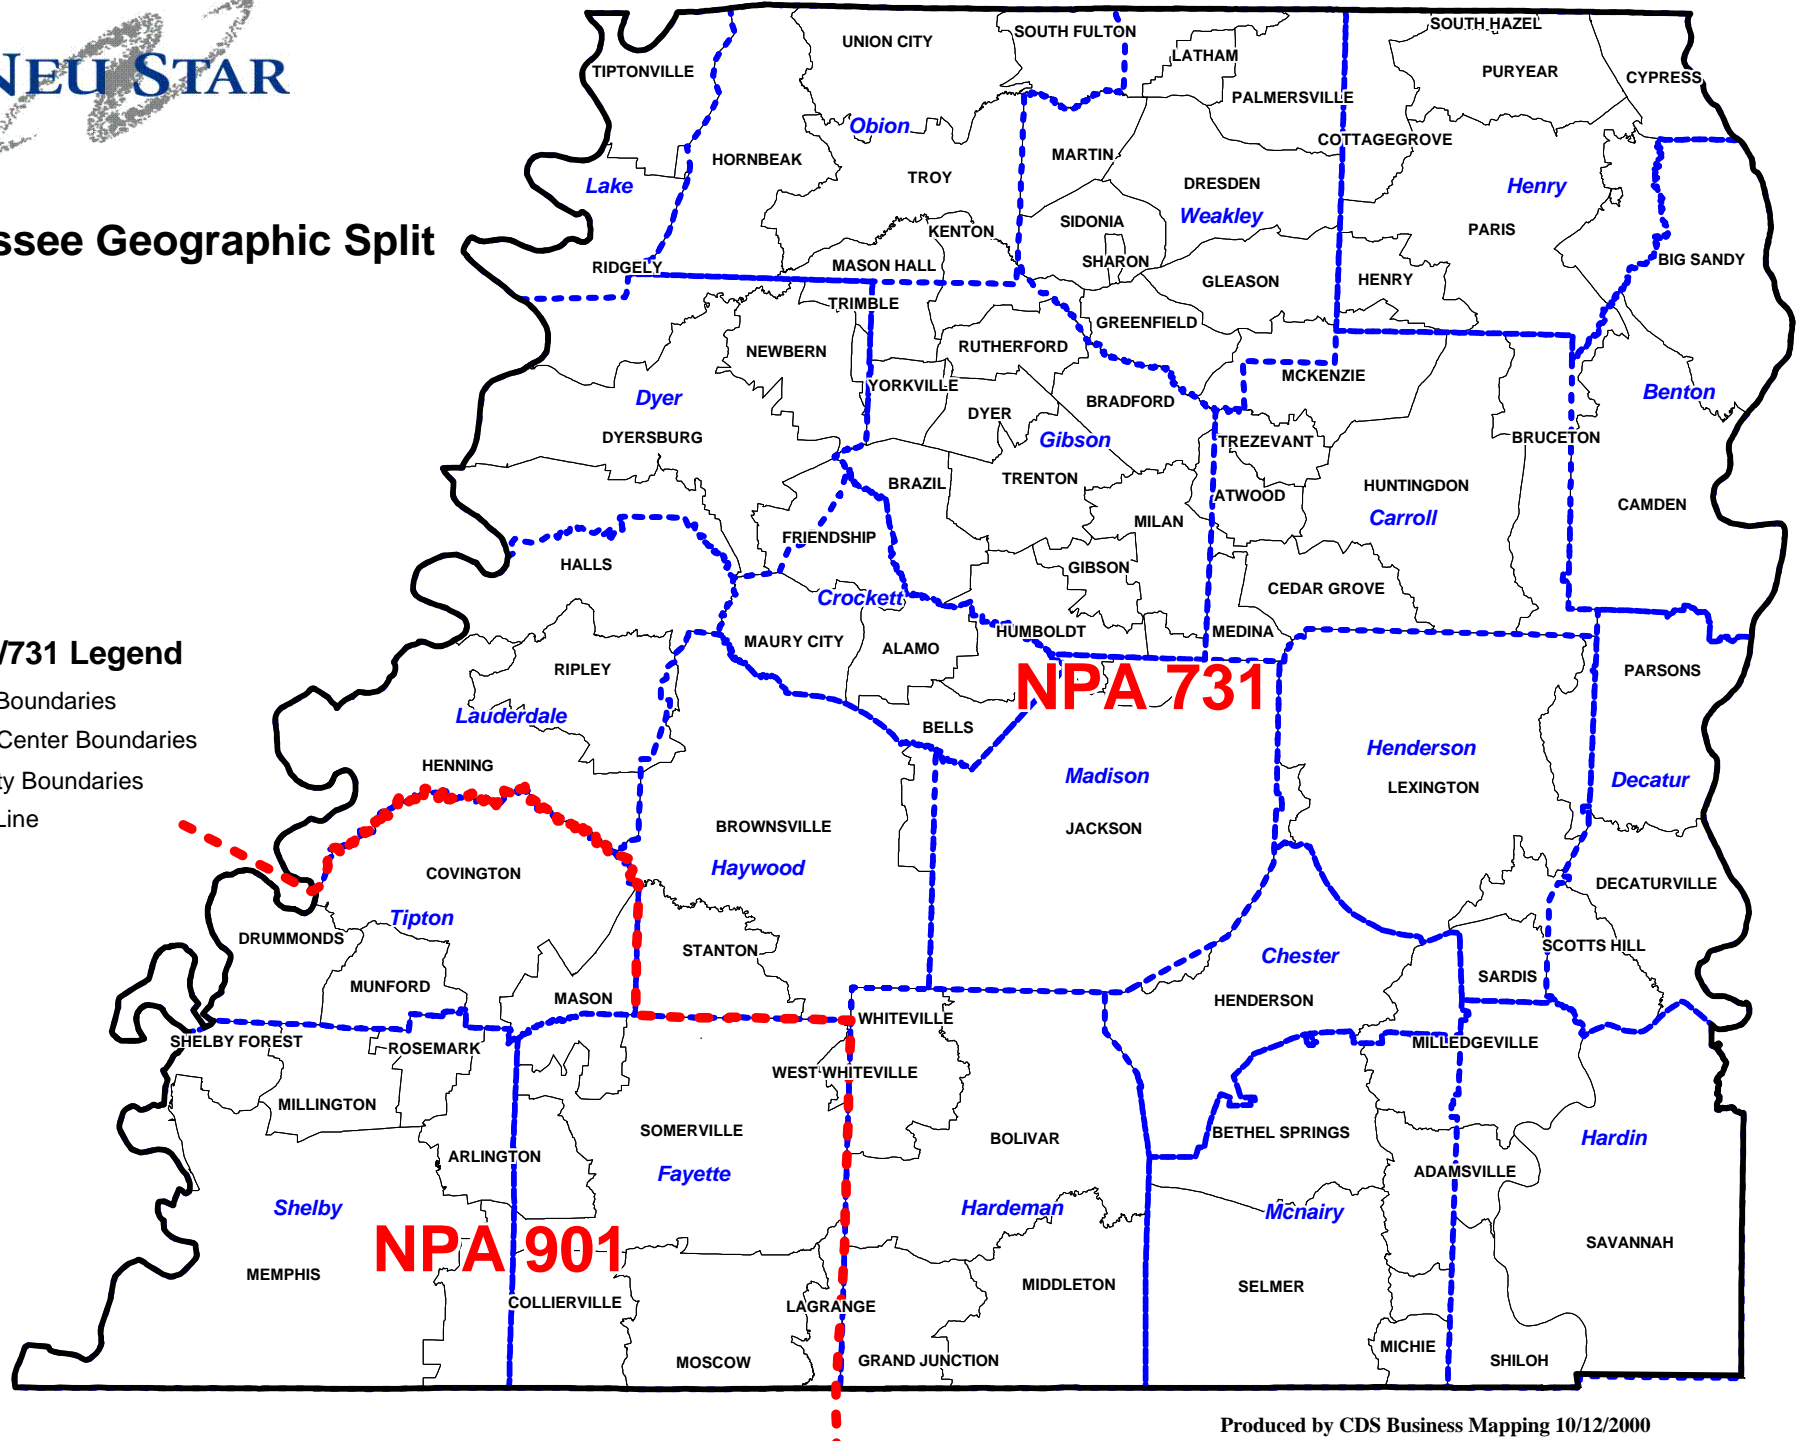

NPA 901/731 Rate Center and County Map

Tennessee Geographic Split

NPA 901/731 Legend

- NPA Boundaries
- Rate Center Boundaries
- County Boundaries
- Split Line

**NXX CODES MOVING TO THE 731 NPA
SORTED BY NXX**

NXX	RATE CENTER	SWITCH
209	HUNTINGDON	HNTGTNMADS0
217	JACKSON	MMPHTNMACM0
220	CAMDEN	CMDNTNMADS0
221	RIPLEY	RPLYTNMADS0
222	HUMBOLDT	HMBLTMADS1
225	JACKSON	MMPHTNZPCM1
228	BOLIVAR	BLVRTNMADS1
232	CYPRESS	CYPRTNXARS0
234	JACKSON	MMPHTNZPCM1
235	GREENFIELD	GNFDTNMTDS0
239	MICHIE	CRNTMSMADS2
243	HENRY	HNRYTNXARS5
247	PURYEAR	PRYRTNXARS0
249	LEXINGTON	JCSNTNMABMD
253	TIPTONVL	TPVLTNMARS0
254	WHITEVILLE	WHVLTNMTRS0
264	RIDGELY	RDGLTNMARS5
265	JACKSON	JCSNTNMADS0
267	JACKSON	MMPHTNMACM0
279	CAMDEN	CMDNTNMADS0
281	MARTIN	MMPJTNJUDS0
282	JACKSON	JCSNTNMADS0
285	DYERSBURG	DYBGTNMADS0
286	DYERSBURG	DYBGTNMADS0
287	DYERSBURG	DYBGTNMADS0
288	DYERSBURG	DYBGTNMADS0
293	JACKSON	MMPJTNSGCM0
296	UNION CITY	MMPHTN81H01
297	TRIMBLE	TRMBTNXADS0
298	JACKSON	MMPJTNSGCM0
302	RIPLEY	MMPHTN81H01
303	PARIS	MMPHTN81H01
304	JACKSON	MMPHTN81H01
305	GRAND JCT	MMPHTN81H01
306	DYERSBURG	MMPHTN81H01
308	HUMBOLDT	MMPHTN81H01
310	BROWNSVL	MMPHTN81H01
341	DRESDEN	MMPJTNJUDS0
343	JACKSON	MMPHTNZPCM1
352	MCKENZIE	MCKNTNMARS0
364	DRESDEN	DRSDTNXADS0
376	MIDDLETON	MDTNTNMADS0
389	UNION CITY	JCSNTNMABMD
394	JACKSON	MMPHTNDUCM0
403	BOLIVAR	JCSNTN09007
407	PARIS	JCSNTNMABMD
410	JACKSON	JCSNTNMABMD
417	JACKSON	MMPHTNDUCM0
420	HUMBOLDT	MMPHTNDUCM0

NXX	RATE CENTER	SWITCH
421	JACKSON	JCSNTNMADS0
422	JACKSON	JCSNTNMADS0
423	JACKSON	JCSNTNMADS0
424	JACKSON	JCSNTNMADS0
425	JACKSON	JCSNTNMADS0
426	JACKSON	JCSNTNMADS0
427	JACKSON	JCSNTNMADS0
431	JACKSON	MMPHTNZPCM1
436	BELLS	JCSNTN09007
437	JACKSON	MMPHTNDUCM0
443	BROWNSVL	MMPHTNDUCM0
444	JACKSON	JCSNTNAYCM2
445	DYERSBURG	MMPHTNZPCM1
450	LEXINGTON	LXTNTNMADS1
453	SELMER	JCSNTNMABMD
455	JACKSON	JCSNTNMADS0
456	SHARON	SHRNTNXADS0
460	RIPLEY	MMPHTNDUCM0
461	ALAMO	MMPJTNJUDS0
467	JACKSON	JCSNTNMACM0
468	CAMDEN	JCSNTNMABMD
469	SO FULTON	FLTNKYMADS0
470	TRENTON	JCSNTNMABMD
478	DYERSBURG	JCSNTNMABMD
479	SO FULTON	FLTNKYMADS0
480	GREENFIELD	JCSNTN09007
499	JACKSON	MMPHTNZPCM1
501	BELLS	MMPHTNDUCM0
504	UNION CITY	YRVLTNXADS0
512	JACKSON	JCSNTNNSDS0
513	JACKSON	MMPHTNZPCM1
514	MARTIN	MARTTNAD1MD
518	BOLIVAR	MMPJTNJUDS0
519	BROWNSVL	JCSNTNMABMD
520	HENDERSON	JCSNTN09007
536	TROY	TROYTNMTRS5
538	HORNBEAK	HRNBTNMTRS5
540	PARIS	MMPKTNVZDS0
548	STANTON	SNTNTNXARS5
549	SCOTTSHILL	SCHLTNXARS0
554	JACKSON	JCSNTN09007
558	CAMDEN	JCSNTN09007
559	BRAZIL	BRZLTNXADS0
562	HUMBOLDT	JCSNTN09007
571	JACKSON	MMPHTNZPCM1
584	CAMDEN	CMDNTNMADS0
585	BROWNSVL	JCSNTN09007
586	BRUCETON	BCTNTNXARS0
587	MARTIN	MARTTNXADS0