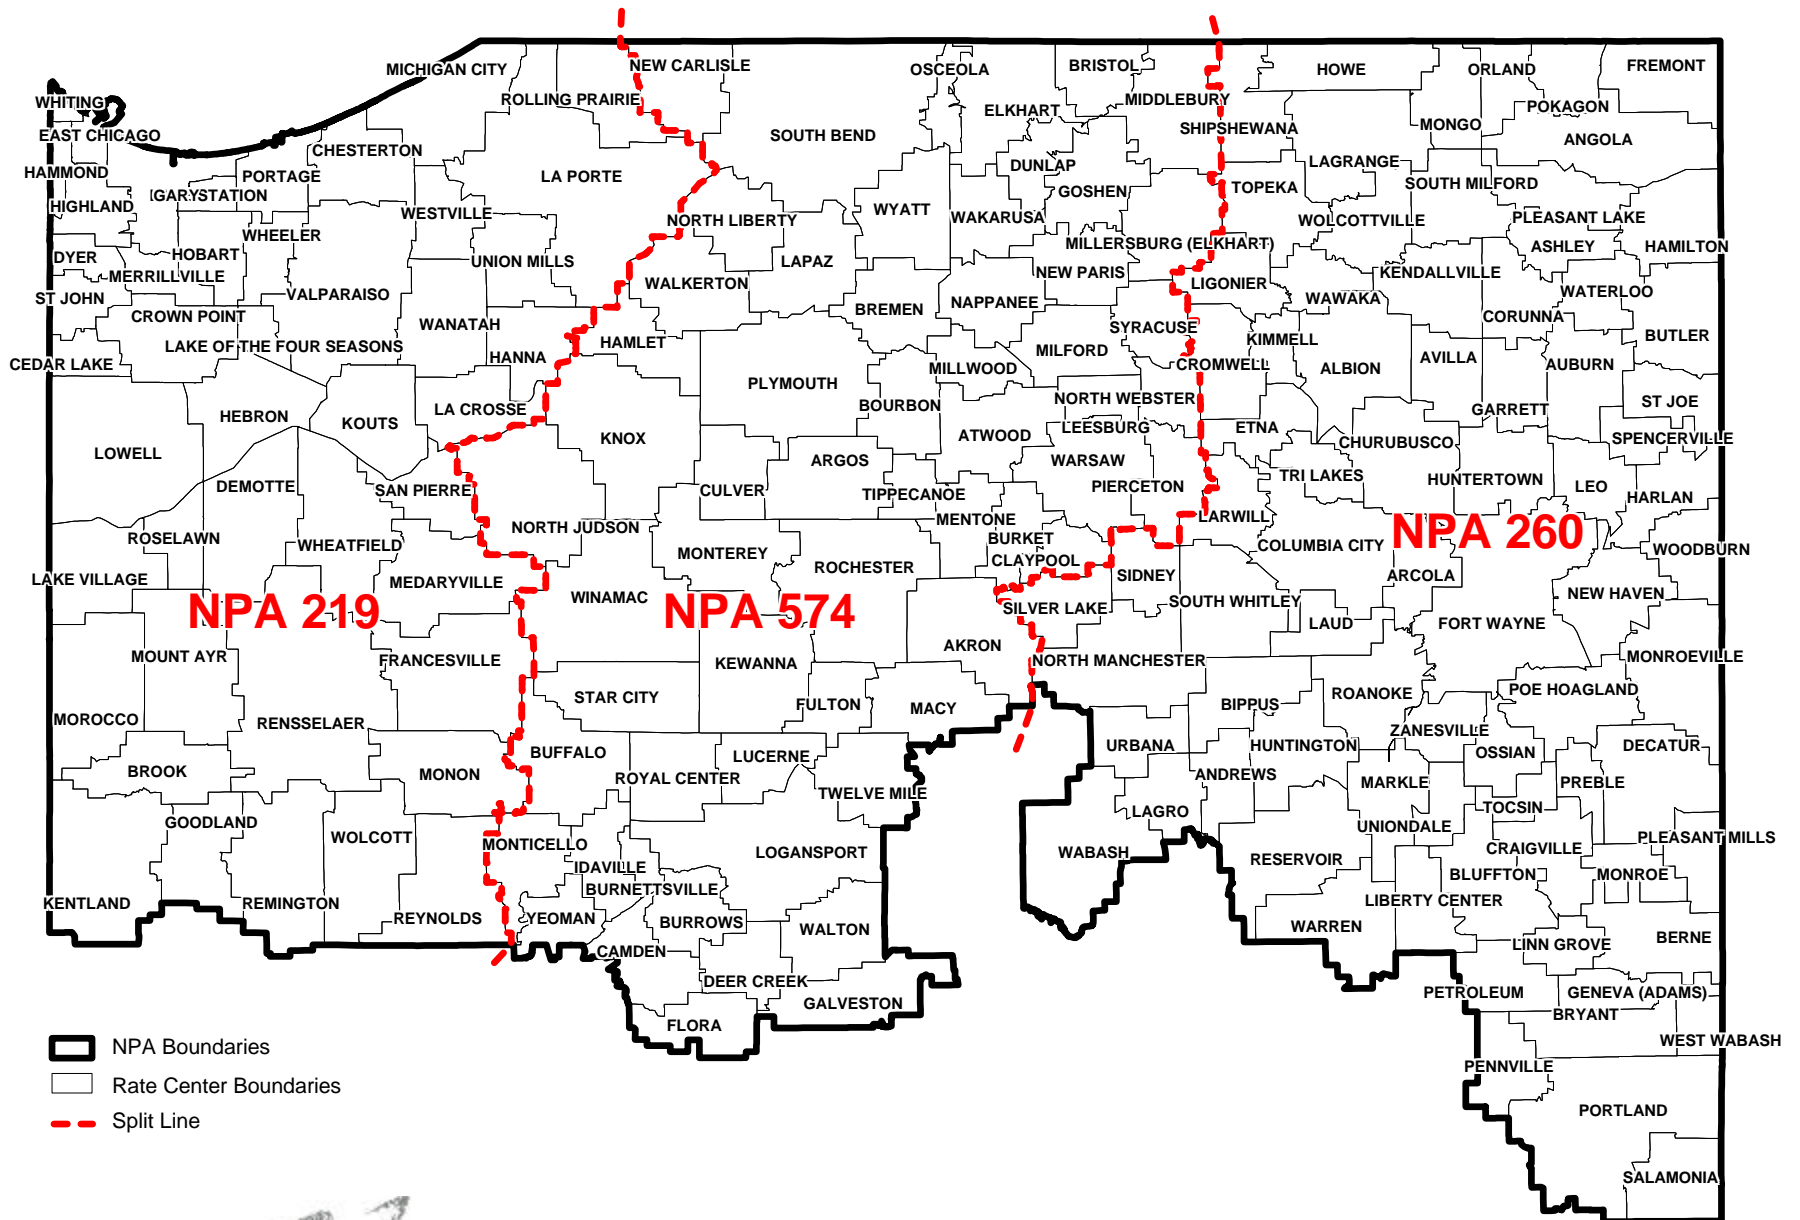

INDIANA 219-574-260 NPAs - THREE-WAY GEOGRAPHIC SPLIT - RATE CENTER MAP

**NXX CODES REMAINING IN THE 219 NPA
SORTED BY RATE CENTER**

NXX	RATE CENTER	SWITCH
275	BROOK	BROKINXARS1
374	CEDAR LAKE	CDLKINZRSA
395	CHESTERTON	CHTNINXADS0
509	CHESTERTON	PRTGINXASMD
921	CHESTERTON	CHTNINXADS0
926	CHESTERTON	CHTNINXADS0
928	CHESTERTON	CHTNINXADS0
929	CHESTERTON	CHTNINXADS0
983	CHESTERTON	CHTNINXADS0
991	CHESTERTON	CHTNINBCRS0
226	CROWNPOINT	CRPNINCXDS0
308	CROWNPOINT	CHCGILMF0MD
577	CROWNPOINT	CRPNINCXRS0
613	CROWNPOINT	BRDVILBOCM0
620	CROWNPOINT	CRPNINCXCM0
629	CROWNPOINT	CRPNINCXCM1
640	CROWNPOINT	CRPNINCXCM0
661	CROWNPOINT	CRPNINCXDS0
662	CROWNPOINT	CRPNINCXDS0
663	CROWNPOINT	CRPNINCXDS0
669	CROWNPOINT	CRPNINACCM1
671	CROWNPOINT	CRPNINACCM1
765	CROWNPOINT	CRPNINACCM1
770	CROWNPOINT	CRPNINCXCM0
775	CROWNPOINT	CRPNINACCM1
776	CROWNPOINT	CRPNINACCM1
779	CROWNPOINT	CRPNINACCM1
987	DEMOTTE	DEMTINXADS0
322	DYER	SCVLINDYDS0
864	DYER	SCVLINDYDS0
865	DYER	SCVLINDYDS0
378	E CHICAGO	EHCINECDS0
391	E CHICAGO	EHCINECDS0
392	E CHICAGO	EHCINECDS0
397	E CHICAGO	EHCINECDS0
398	E CHICAGO	EHCINECDS0
399	E CHICAGO	EHCINECDS0
567	FRANCESVL	FRVLINXARS1
954	FRANCESVL	PLMOINHEW01
955	FRANCESVL	PLMOINHEW01
201	GARY	BRDVILBOCM0
314	GARY	HCHLILMTCM1
380	GARY	HMNDINAF5MD
384	GARY	GARYINGO6MD
512	GARY	GARYINFJXMD
545	GARY	CHCGILFFCA1
614	GARY	BRDVILBOCM0
630	GARY	OKTRILCH1MD
677	GARY	GARYINGOBMD
678	GARY	GARYINGOBMD
683	GARY	SCBGILBXXCM0
688	GARY	GARYINGO6MD

NXX	RATE CENTER	SWITCH
689	GARY	GARYINGO6MD
712	GARY	OKBRILDMCM0
713	GARY	GARYINGO6MD
730	GARY	GARYINGO6MD
741	GARY	GARYINGO6MD
742	GARY	GARYINGO6MD
743	GARY	GARYINGO6MD
746	GARY	GARYINGO7MD
781	GARY	GARYINGO6MD
789	GARY	GARYINGO6MD
792	GARY	NBRKILBG3MD
798	GARY	GARYINGO6MD
805	GARY	CHCGILMF0MD
808	GARY	GARYINGO7MD
880	GARY	GARYINGODS0
881	GARY	GARYINGODS0
882	GARY	GARYINGODS0
883	GARY	GARYINGODS0
884	GARY	GARYINGRDS0
885	GARY	GARYINGODS0
886	GARY	GARYINGODS0
887	GARY	GARYINGRDS0
888	GARY	GARYINGODS0
890	GARY	GARYINGOCM0
895	GARY	GARYINGO6MD
899	GARY	GARYINGOCM0
902	GARY	BRDVILBOCM0
938	GARY	GARYINGMDS0
939	GARY	GARYINGMDS0
944	GARY	GARYINGWDS0
949	GARY	GARYINGWDS0
977	GARY	GARYINGWDS0
979	GARY	CHCGILABDS0
980	GARY	GARYINGRDS0
981	GARY	GARYINGRDS0
985	GARY	GARYINGRDS0
297	GOODLAND	GDLINXARS1
218	HAMMOND	HMNDINBXXCM0
554	HAMMOND	HMNDINHEDS0
670	HAMMOND	HMNDINBXXCM0
844	HAMMOND	HMNDINHEDS0
845	HAMMOND	HMNDINHEDS0
852	HAMMOND	HMNDINHWDS0
853	HAMMOND	HMNDINHWDS0
931	HAMMOND	HMNDINHWDS0
932	HAMMOND	HMNDINHWDS0
933	HAMMOND	HMNDINHWDS0
937	HAMMOND	HMNDINHWDS0
989	HAMMOND	HMNDINHEDS0
797	HANNA	HANNINXARS0
996	HEBRON	HBRNINXHDS0
513	HIGHLAND	HMNDINHWDS0